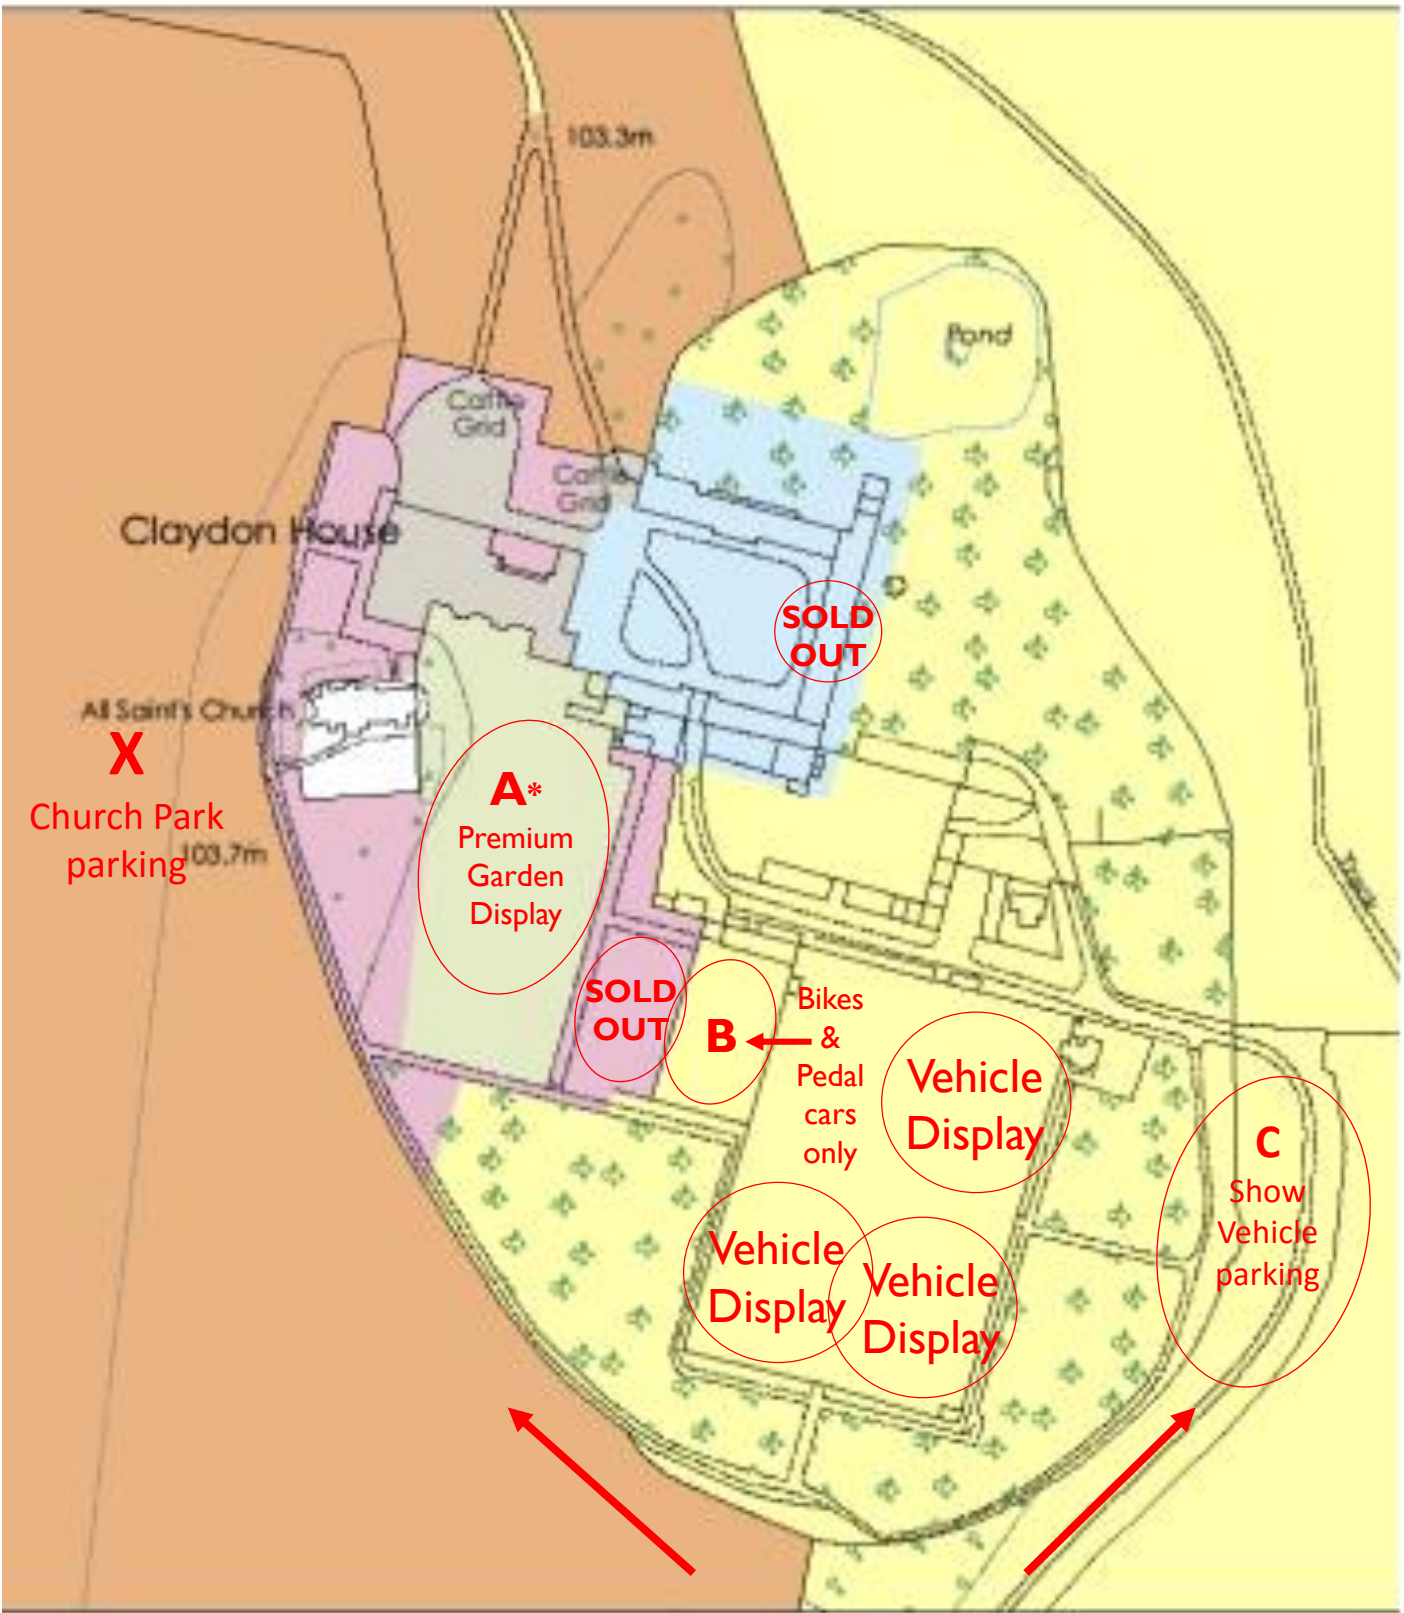

Cars in the Claydons

X
Church Park
parking

A*
Premium
Garden
Display

**SOLD
OUT**

B
Bikes
&
Pedal
cars
only

**Vehicle
Display**

**Vehicle
Display**

**Vehicle
Display**

C
Show
Vehicle
parking

**Access to Church
Park parking**

**Access to Show
Vehicle parking**

A* Applicants for Premium display pegs in zone A must arrive before 9:30am and remain on site until 4:30pm on day of booking.

(Flexible arrival/departure times apply to zones B, C and Church Park parking).